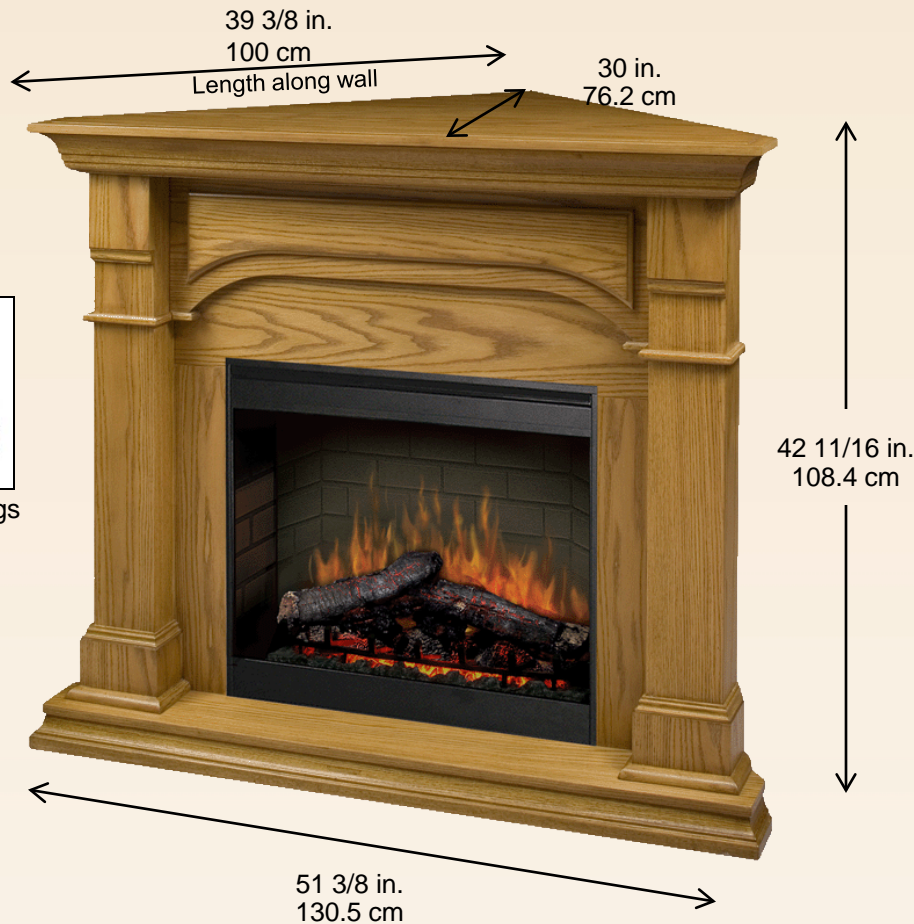

The world leader in electric fireplaces.

Oxford Electric Fireplace

SMP-195C-O-ST

Mantel

The Oxford turns any unused corner into the warm and cozy focal point of any room. An uncomplicated transitional design is enhanced by a warm oak finish and the corner design makes an ideal platform for smaller flat panel televisions.

Corbel design

Raised panels

Elegant carvings

Firebox

- 26" self-trimming electric firebox
- Patented, life-like flame effect
- Inner glow logs molded from wood logs for incredible realism
- On-demand heat with thermostat control warms a room or area of up to 400 sq. ft.
- Interior light and flame speed control
- Flame operates with or without heat
- 3¢ / hour with flame only
8¢ / hour with flame and heat*
- 120 Volts / 1,440 Watts / 4,915 BTU

Includes on / off remote control

No carbon monoxide or emissions, glass stays cool-to-touch

Model #	Description	lbs / kg	UPC	Wty.†	Carton Dimensions (W x H x D)		Cube		
					Inches	cm	ft³	m³	
SMP-195C-O-ST	Oak fireplace package with 26" self-trimming electric firebox.	158 / 71.8							
Package consists of two cartons:	DF2608 – 26" electric firebox	48 / 21.8	781052 052161	2 yr.	31.6 x 26.2 x 12.4	80.4 x 66.5 x 31.5	5.9	0.17	
	SMC-O-1953 – Mantel	110 / 50	781052 048218	1 yr.	34.3 x 11.7 x 54.7	87.2 x 29.8 x 138.9	12.7	0.36	