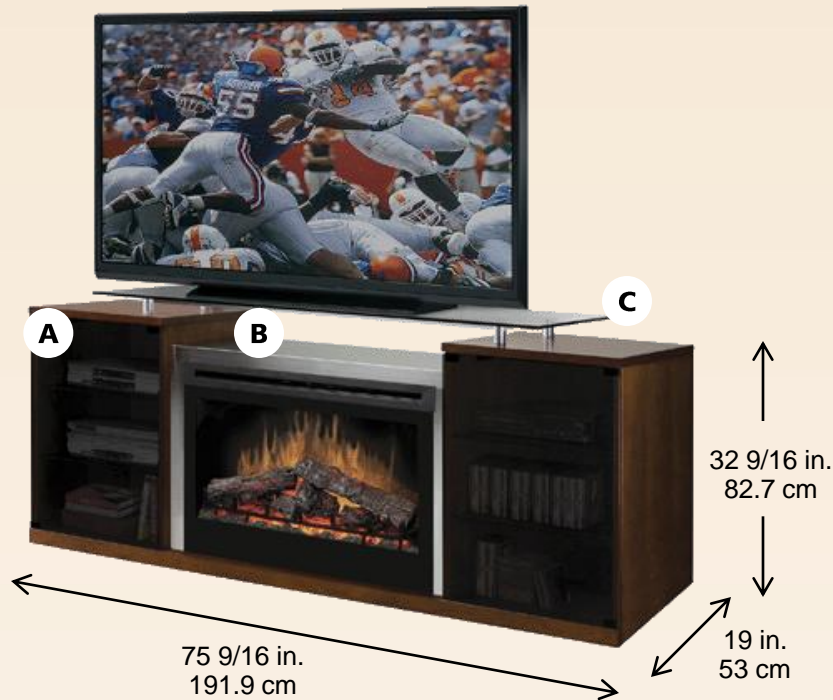

The world leader in electric fireplaces.

Marana Electric Fireplace

SAP-500-C

Media Console

Elevated above a modern stainless steel firebox enclosure, the sturdy, smoked-glass top creates a sleek display space for the latest wide-screen TVs. Medium cherry cabinets, accented with smoked-glass doors, provide ample room for storing equipment, DVDs and other essentials.

Stainless steel firebox enclosure

Elevated glass top

Smoked glass cabinet doors

Firebox

- 33" self-trimming widescreen electric firebox
- Patented, life-like flame effect
- Inner glow logs molded from wood logs for incredible realism
- On-demand heat with thermostat control warms a room or area of up to 400 sq. ft.
- Interior light and flame speed control
- Flame operates with or without heat
- 2¢ / hour with flame only
7¢ / hour with flame and heat*
- 120 Volts / 1,000 Watts / 3,415 BTU

*Two adjustable shelves

Includes multi-function remote control

No carbon monoxide or emissions, glass stays cool-to-touch

TV and accessories not included

| Model # | Description | lbs / kg | UPC | Wty.† | Carton Dimensions (W x H x D) | | Cube | |
|------------------------------------|--|-----------|---------------|-------|-------------------------------|---------------------|------|------|
| | | | | | Inches | cm | ft³ | m³ |
| SAP-500-C | Black media console package with 33" self trimming electric firebox. | 320 / 146 | | | | | | |
| Package consists of three cartons: | DF3033ST – 33" electric firebox | 60 / 27.5 | 781052 054271 | 5 yr. | 37.3 x 27.6 x 13 | 94.6 x 70.1 x 33 | 7.7 | 0.22 |
| | SAM-C-5000B – Media console base | 176 / 80 | 781052 054516 | 1 yr. | 23 x 9.9 x 73.3 | 58.4 x 25.1 x 186.2 | 9.6 | 0.27 |
| | SAM-C-5000T – Media console top | 84 / 38.2 | 781052 054523 | 1 yr. | 24 x 5.1 x 61 | 61 x 13 x 154.9 | 4.3 | 0.12 |