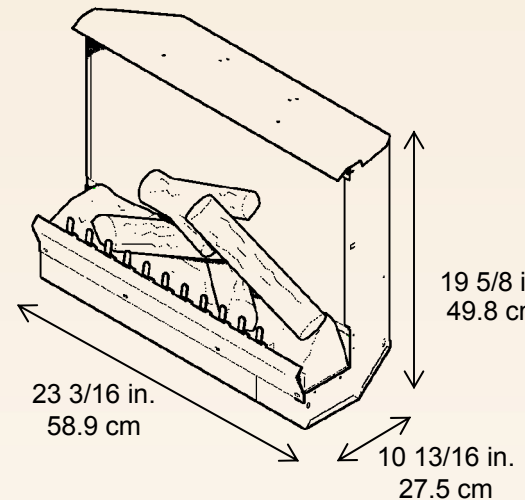

The world leader in electric fireplaces.

23" Standard Electric Fireplace Insert

DFI2309

Product Description

- Patented electric flame technology
- Instantly brings unused fireplaces to life
- Fits most sizes of existing masonry or steel-lined fireplaces
- Hand-finished logs and pulsating embers
- Flame operates with or without heat for year-round enjoyment
- Installs quickly and easily – simply plug into standard household outlet
- Requires no piping or venting
- Safe, clean electric operation
- Operates for pennies per day
- 4,574 BTU heater with half-heat and full-heat settings
- 120 Volts / 1,375 Watts / 4,695 BTU

Trim Option

DFI23TRIMX

Includes on / off remote control

Model #	Description	lbs / kg	UPC	Wty. [†]	Carton Dimensions (W x H x D)		Cube	
					Inches	cm	ft ³	m ³
DFI2309	23" standard electric firebox insert	33 / 15	781052 038677	1 yr.	25.5 x 21 x 13	64.8 x 53.3 x 33	4.0	0.11
DFI23TRIMX	Trim kit – includes trim, spark screen and hardware	17 / 7.7	781052 039285	1 yr.	27.6 x 3.5 x 19.3	70 x 9 x 49	1.1	0.03