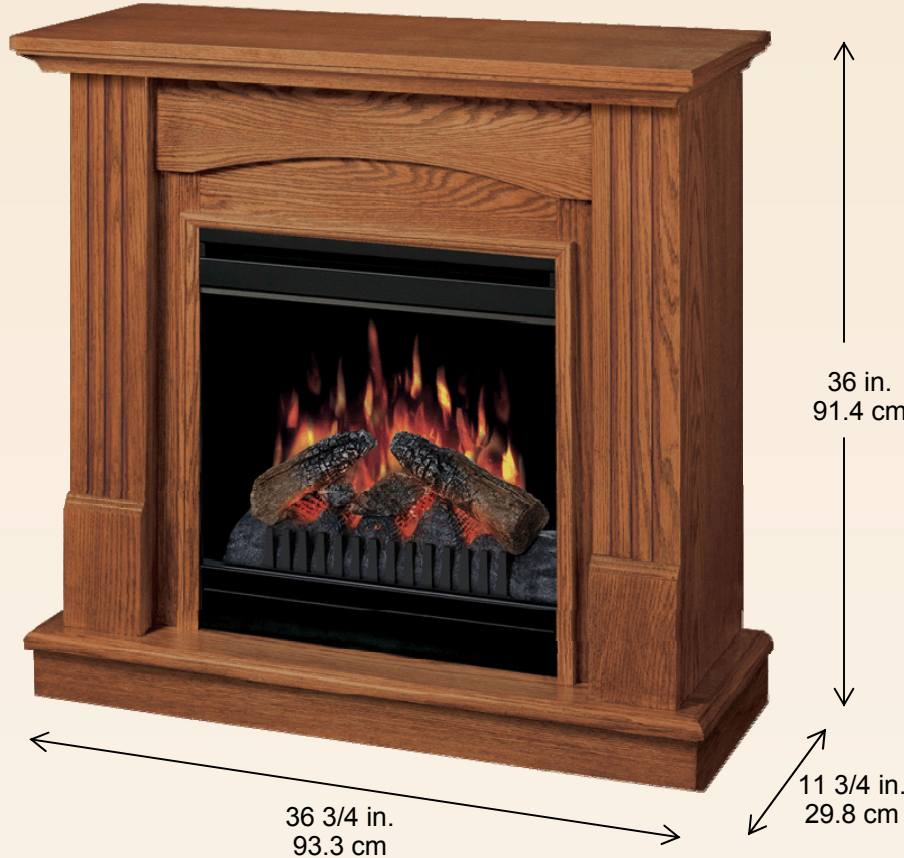

## Mantel

With influences stemming from the Arts & Crafts design movement, the Tessa blends strong, simple forms with a warm oak finish to create a robust fireplace that complements any interior.

Fluted pilasters

## Firebox

- 20" trimless electric firebox
- Patented, life-like flame effect
- On-demand heat with thermostat control warms a room or area of up to 400 sq. ft.
- Flame operates with or without heat
- 2¢ / hour with flame only  
7¢ / hour with flame and heat\*
- 120 Volts / 1,440 Watts / 4,915 BTU

Includes on / off remote control

No carbon monoxide or emissions, glass stays cool-to-touch

Model #	Description	lbs / kg	UPC	Wty.†	Carton Dimensions (W x H x D)		Cube	
					Inches	cm	ft <sup>3</sup>	m <sup>3</sup>
CFP36850	Oak fireplace package with 20" electric firebox and black trim. Ships in one carton.	92 / 41.8	781052 043220	1 yr.	39.5 x 39 x 14.8	100.3 x 99.1 x 37.5	13.1	0.37