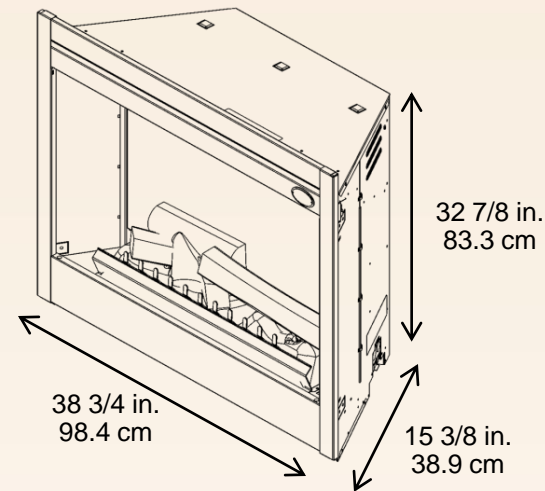

## Accessories

- TS521W – Wall thermostat
- BFPLUGE – 120 volt plug kit
- BFRC-KIT – Remote control kit
- WRCPF-KIT – Wall switch remote control

BFRC-KIT

BF4TRIM39SS

BFDOOR39BLKSM

| Model #       | Description  | lbs / kg   | UPC           | Wty. <sup>†</sup> | Carton Dimensions (W x H x D) |                    | Cube            |                |
|---------------|--|------------|---------------|-------------------|-------------------------------|--------------------|-----------------|----------------|
|               |  |            |               |                   | Inches                        | cm                 | ft <sup>3</sup> | m <sup>3</sup> |
| BF39DXP       | 39" built-in electric firebox                        | 87 / 39.5  | 781052 045804 | 2 yr.             | 17.5 x 34.5 x 39              | 44.5 x 87.6 x 99.1 | 13.6            | 0.39           |
| BFGLOSS39BLK  | Single pane, tamperproof glass door                  | 17.5 / 8   | 781052 044630 | 1 yr.             | 38.3 x 24.8 x 3.3             | 97.3 x 63 x 8.4    | 1.8             | 0.05           |
| BFSDOOR39BLK  | Glass swing doors with black accents                 | 17.0 / 7.7 | 781052 044609 | 1 yr.             | 19 x 3.3 x 24                 | 48.3 x 8.3 x 61    | 0.9             | 0.02           |
| BFDOOR39BLKSM | Single pane, bi-fold look glass door kit             | 18 / 8.2   | 781052 041257 | 1 yr.             | 24.8 x 3.3 x 38.3             | 62.9 x 8.4 x 97.2  | 1.8             | 0.05           |
| BF4TRIM39     | 4 pc. Black decorative raised profile trim           | 6 / 2.7    | 781052 052956 | 1 yr.             | 43 x 4.3 x 2.5                | 109.2 x 10.8 x 6.4 | 0.3             | 0.01           |
| BF4TRIM39SS   | 4 pc. Stainless steel decorative raised profile trim | 6 / 2.7    | 781052 052963 | 1 yr.             | 43 x 4.3 x 2.5                | 109.2 x 10.8 x 6.4 | 0.3             | 0.01           |